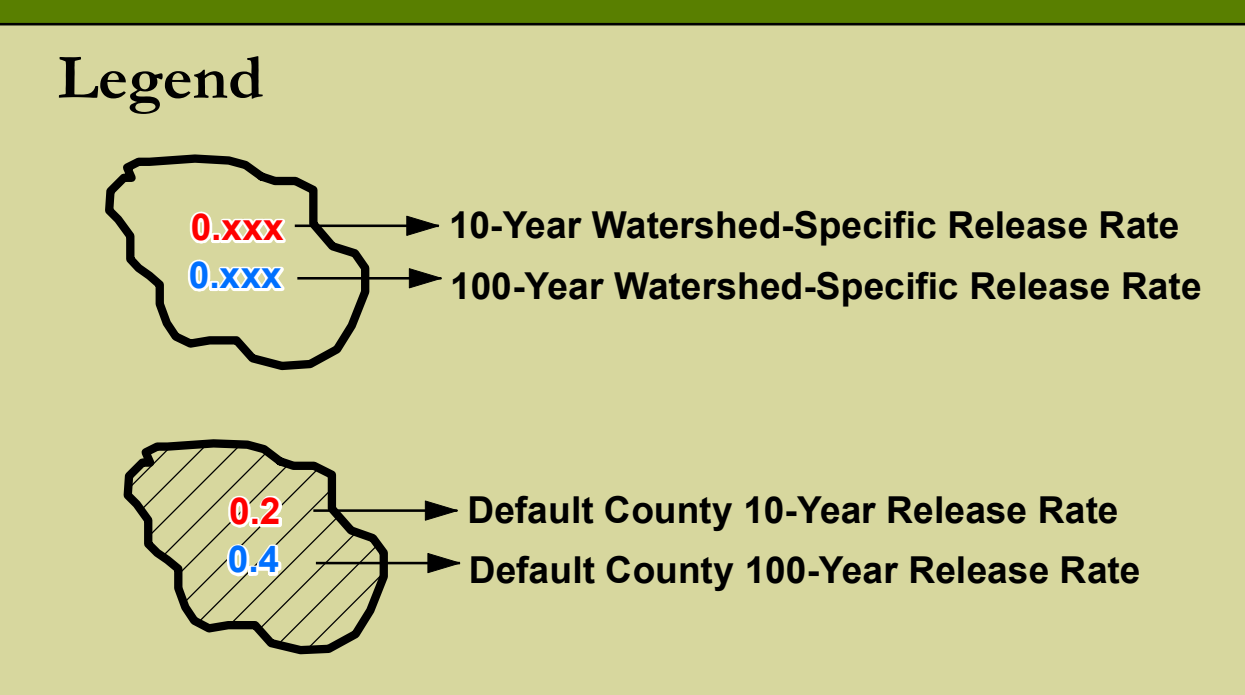

Watershed-Specific Release Rates

Hendricks County, Indiana

July 2017