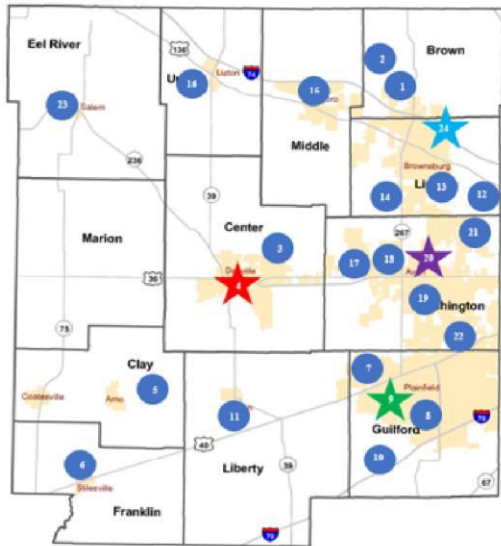

2022 Election Day Vote Centers

EARLY & ELECTION DAY VOTING LOCATIONS

1. Connection Pointe Christian Church
2. Parkside Bible Church
3. Hendricks County 4-H Fairgrounds
4. **Hendricks County Government Center**
5. Amo Community Building
6. Stilesville Town Hall
7. Fraternal Order of Eagles Lodge 3207
8. Plainfield Guilford Twp Public Library
9. **Guilford Twp Community Center**
10. Souls Harbor Assembly of God
11. Clayton Christian Church
12. Lucas Oil Raceway (Top Eliminator Club)

13. F.L. O'Neal Administration Center (Brownsburg Comm School Corp)

14. Hope Community Church
15. Pittsboro Christian Church
16. Lizton Lions Club
17. Avon American Legion (Post 145)
18. Avon United Methodist Church
19. Crossroads Church Avon

20. **Radiant Bible Church (Previously Harvest Bible Chapel)**

21. Our Shepherd Lutheran Church & School
22. Plainfield Christian Church

NEW

23. North Salem Christian Church

NEW 24. The Well Community Church Community Center

Election Day: Tuesday November 08, 2022 6a.m.-6p.m.

EARLY (SATELLITE) VOTING DATES & TIMES

Hendricks Co. Gov Center ONLY

10/12/22-10/14/22: WED-FRI 8a.m.-4p.m.

10/17/22-10/21/22: MON-FRI 8a.m.-4p.m.

10/24/22-10/28/22: MON-FRI 8a.m.-4p.m.