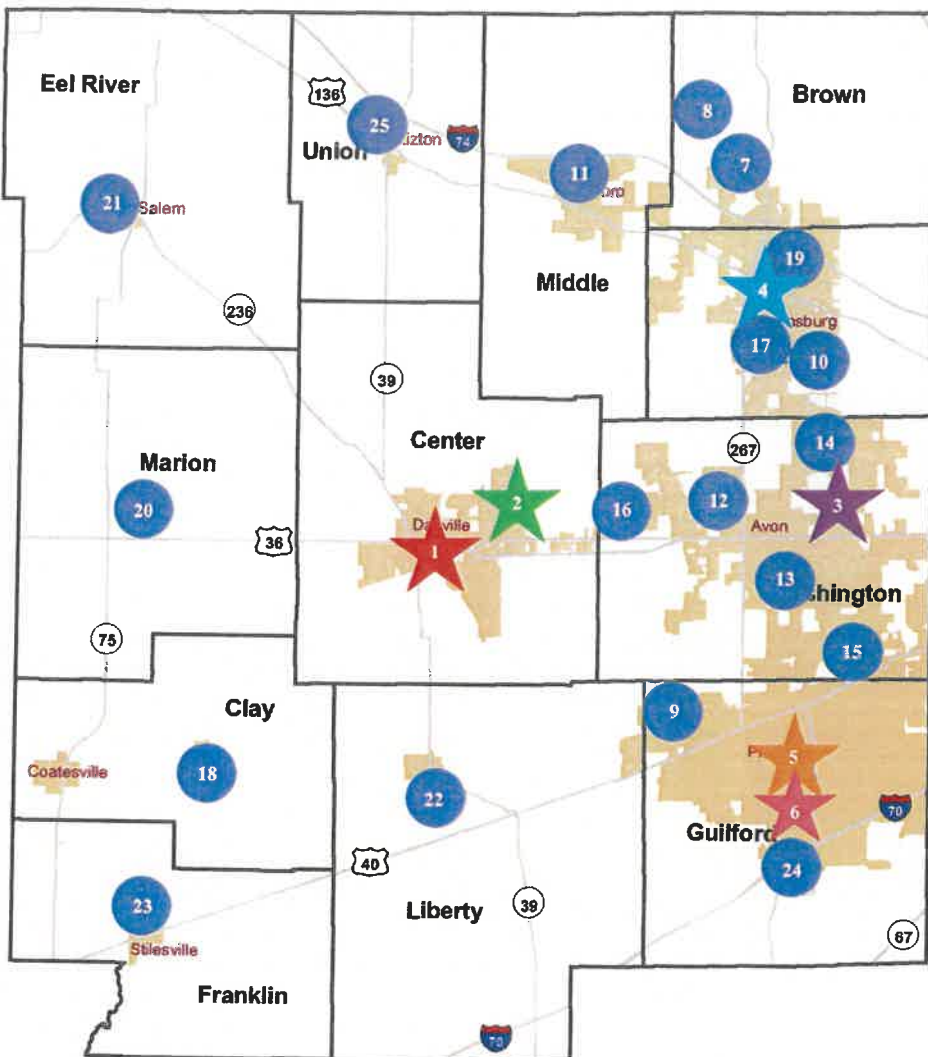

2024 HENDRICKS COUNTY ELECTIONS

PRIMARY: MAY 7, 2024

GENERAL: NOV. 5, 2024

EARLY VOTING

-  1. Hendricks County Government Center
-  2. Hendricks County 4-H Fairgrounds
-  3. Radiant Bible Church
-  4. Brownsburg Public Library
-  5. Plainfield Guilford Twp Public Library
-  6. Guilford Twp Community Center

ELECTION DAY

- 1. Hendricks County Government Center
- 2. Hendricks County 4-H Fairgrounds
- 3. Radiant Bible Church
- 4. Brownsburg Public Library
- 5. Plainfield Guilford Twp Public Library
- 6. Guilford Twp Community Center
- 7. Connection Pointe Christian Church
- 8. Parkside Bible Church
- 9. Fraternal Order of Eagles Lodge 3207
- 10. F.L. O'Neal Administration Center
(Brownsburg Comm School Corp)